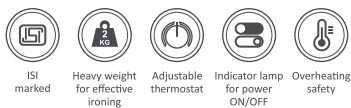

- Heavy 1000W / 1200W heating element
- Silver-layered automatic thermostat cut-off
- Adjustable temperature control for different fabrics
- Heavy weight for effective ironing
- None-stick TEFLON coated sole plate
- 360 degree swivel cord with cotton braided thread