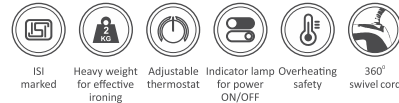

- Heavy 1000W / 1200W heating element
- Silver-layered automatic thermostat cut-off
- Adjustable temperature control for different fabrics
- Heavy weight for effective ironing
- None-stick TEFLON coated sole plate
- 360 degree swivel cord with cotton braided thread